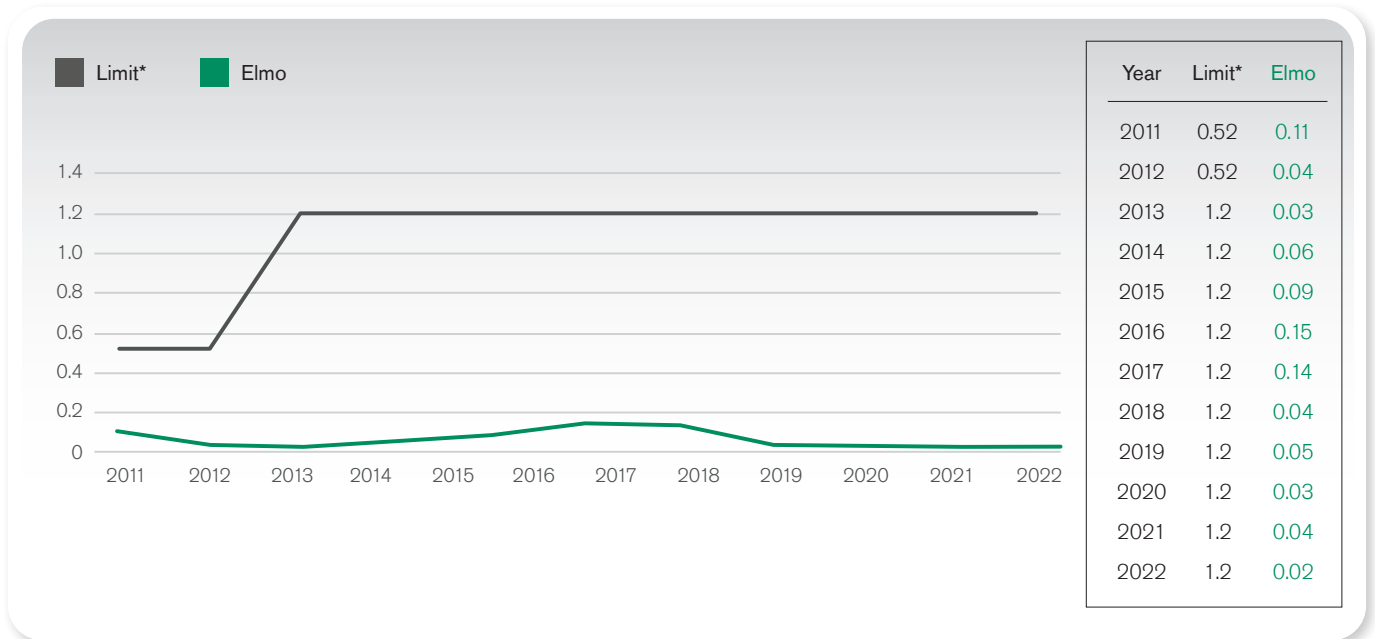

Sustainability Summary Report: Wastewater Summary 2011 – 2022

**Benchmark in water purification:
Phosphorus average kg/day:**

**Benchmark in water purification:
Chrome III average kg/day:**