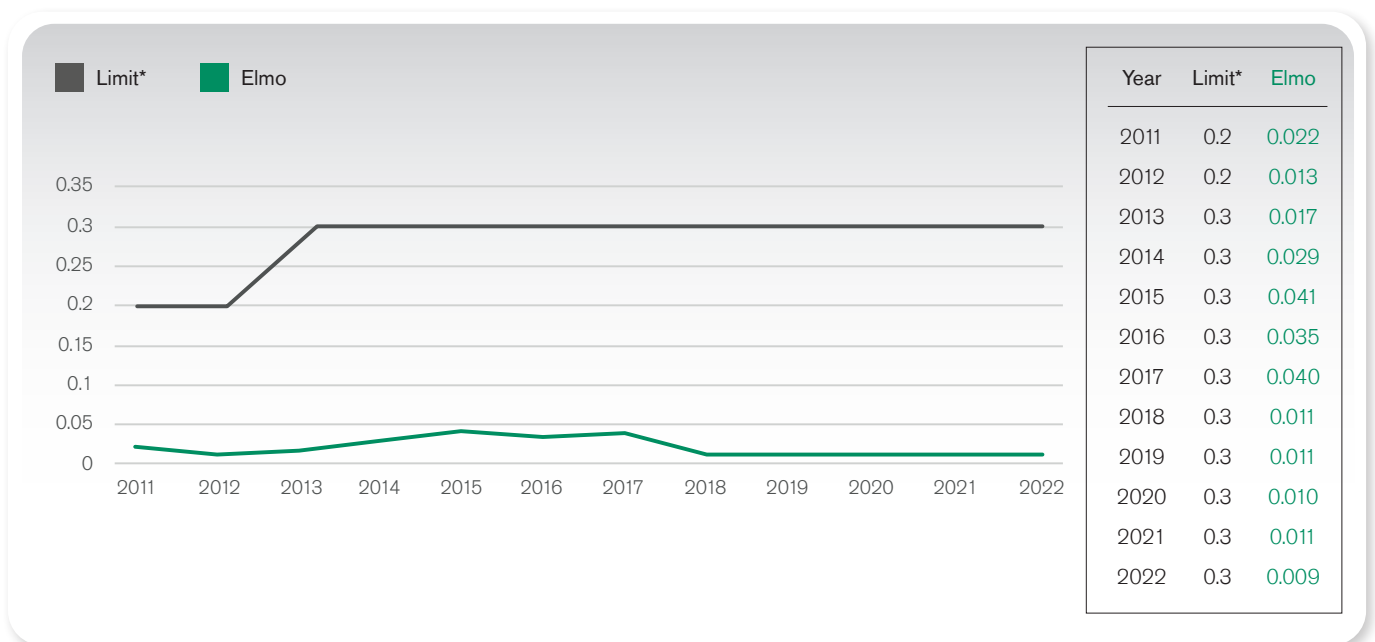

* According to environmental permit issued by Swedish authorities.

For inquiries about this paper or elmo's sustainability work, contact Kent Johansson or email: environment@elmoleather.com