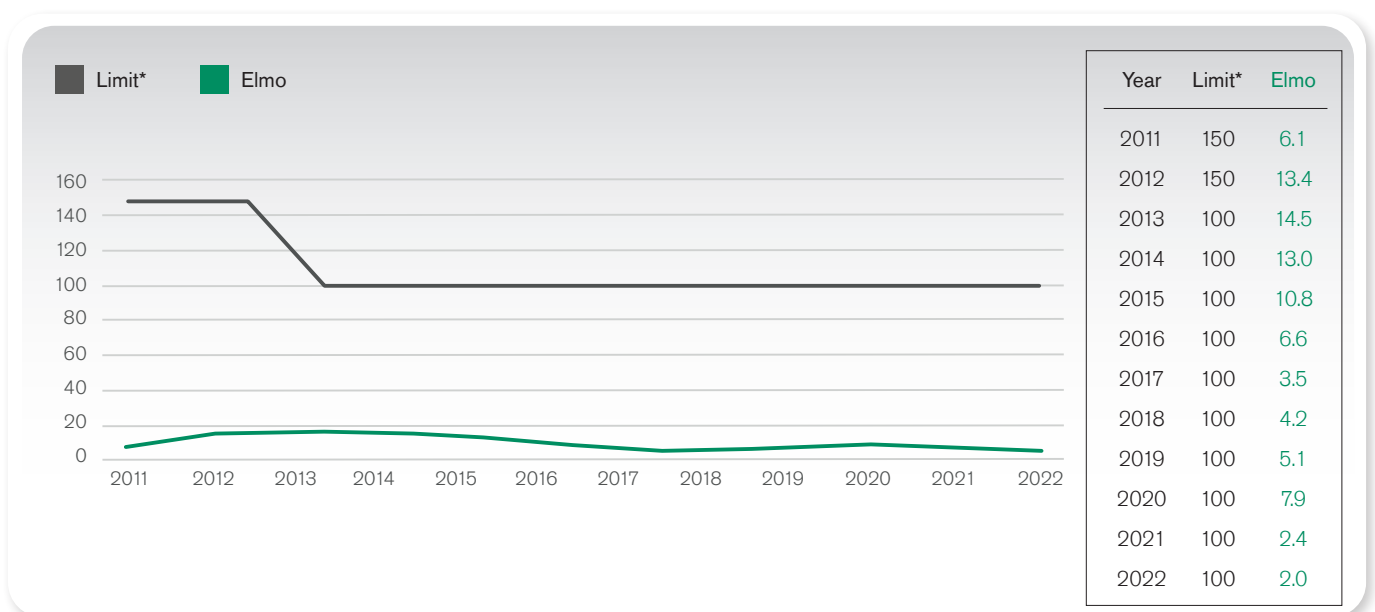

# Sustainability Summary Report: Wastewater Summary 2011 – 2022

**Benchmark in water purification:  
BOD average kg/day:**

**Benchmark in water purification:  
Nitrogen average kg/day:**

\* According to environmental permit issued by Swedish authorities.