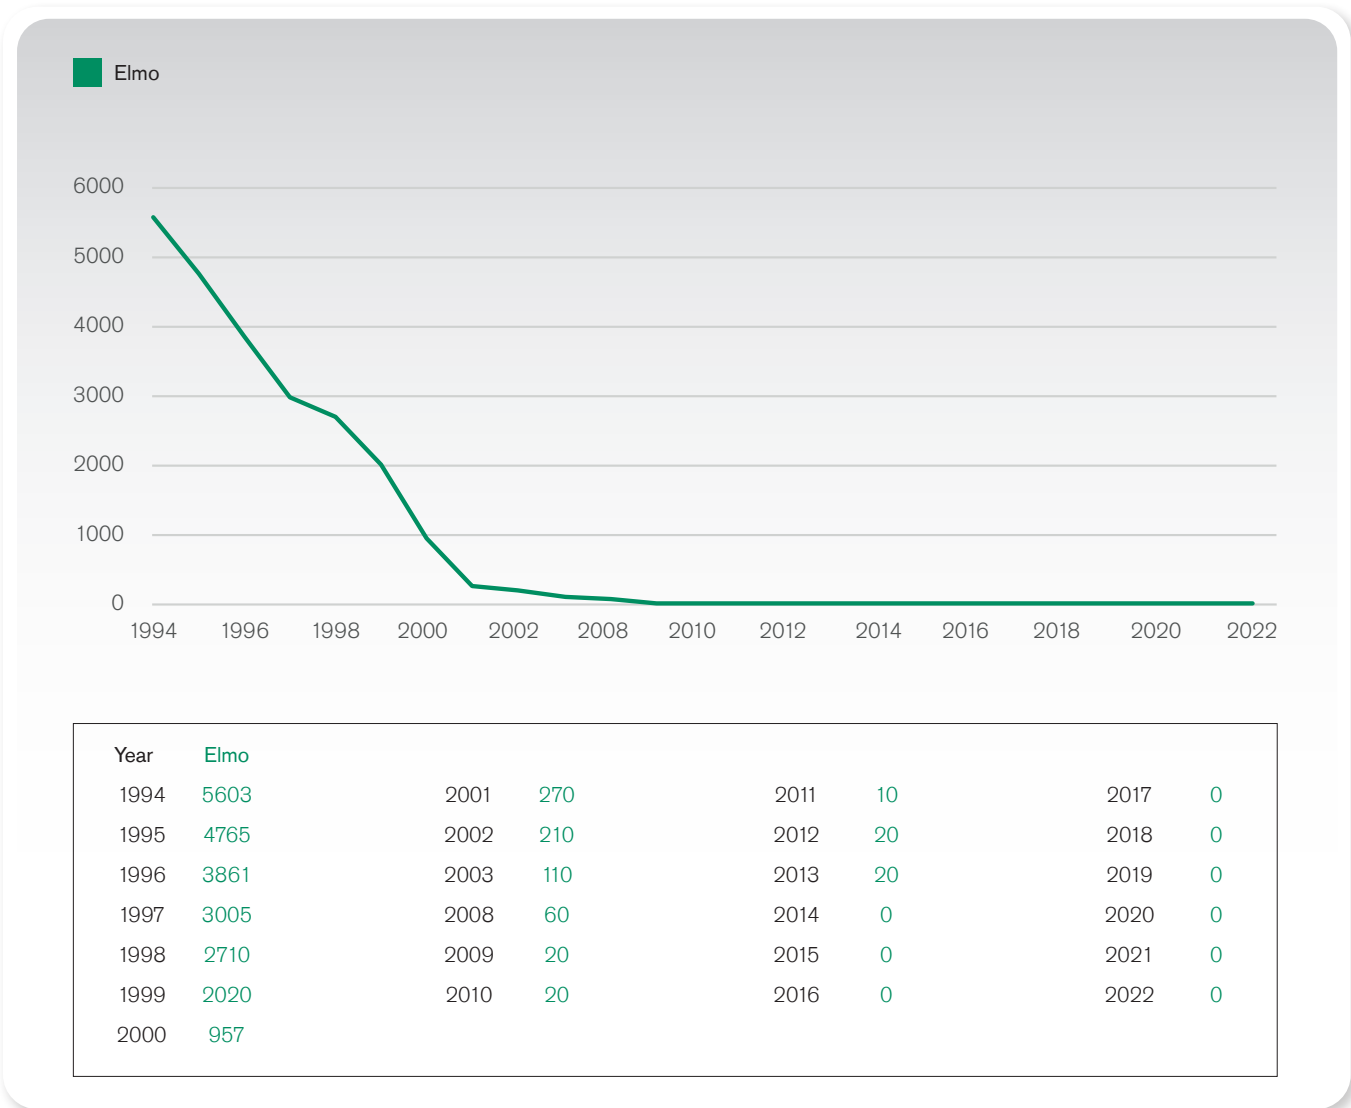

Sustainability Summary Report: Unsorted waste 1994 – 2022

Waste separation at source M³/year:

For inquiries about this paper or elmo's sustainability work, contact Kent Johansson or email: environment@elmoleather.com