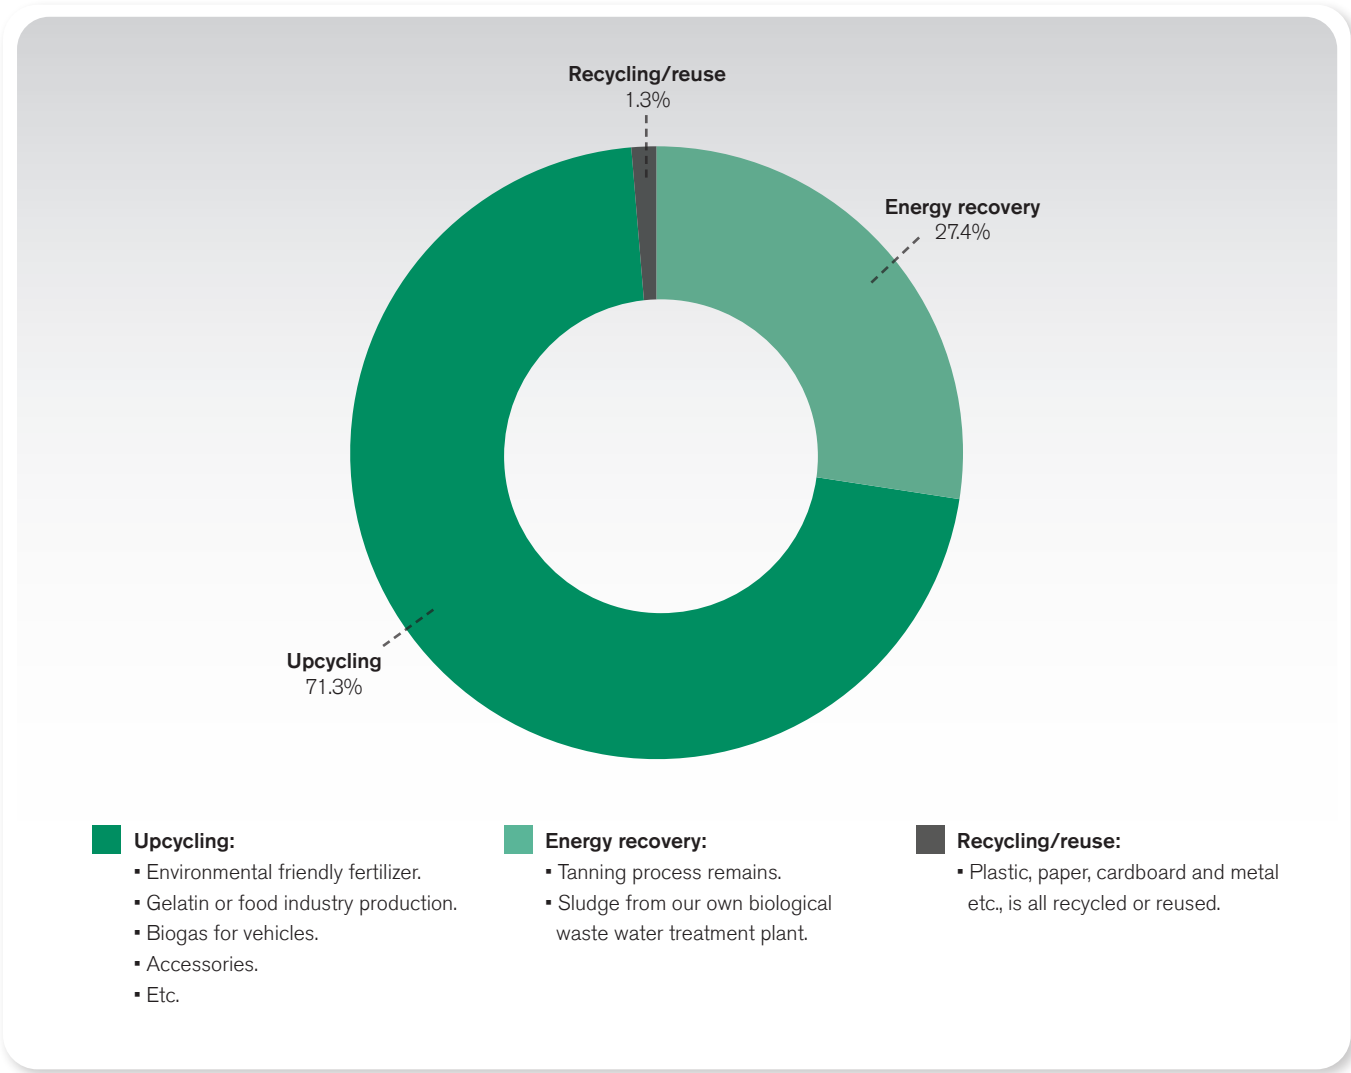

Sustainability Summary Report: Circular economy process related 2022

ECO - Elmo Circular Operating model
Upcycling, recycling & energy recovery. Zero process waste - no landfill

For inquiries about this paper or elmo's sustainability work, contact Kent Johansson or email: environment@elmoleather.com