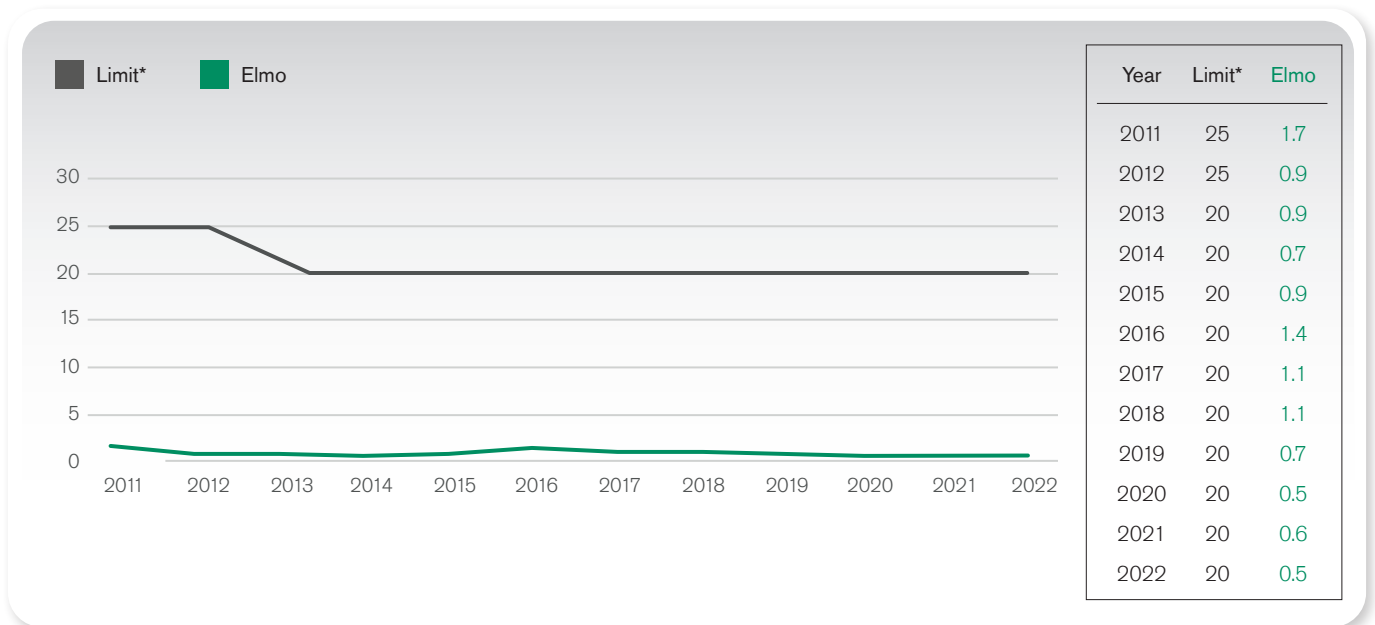

# Sustainability Summary Report: Wastewater Summary 2011 – 2022

**Benchmark in water purification:  
BOD average kg/day:**

**Benchmark in water purification:  
Nitrogen average kg/day:**

\* According to environmental permit issued by Swedish authorities.