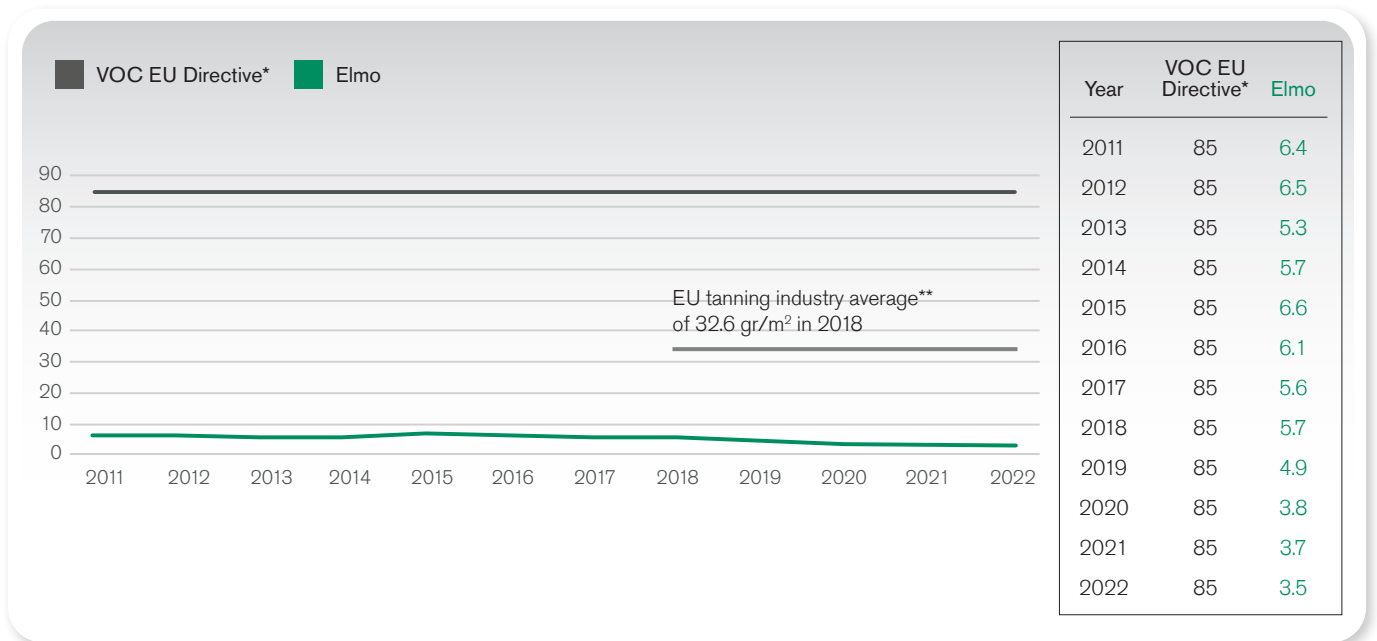

Sustainability Summary Report: VOC 2011 – 2022

Excelling in air emission reduction:
VOC average g/m²:

*EU directive 2010/75/EU of the European Parliament and of the Council on industrial emissions.

**Social and Environmental Report 2012, the European Leather Industry, Social & Environmental Report 2020, the European Leather Industry. For inquiries about this paper or elmo's sustainability work, contact Kent Johansson or email: environment@elmoleather.com